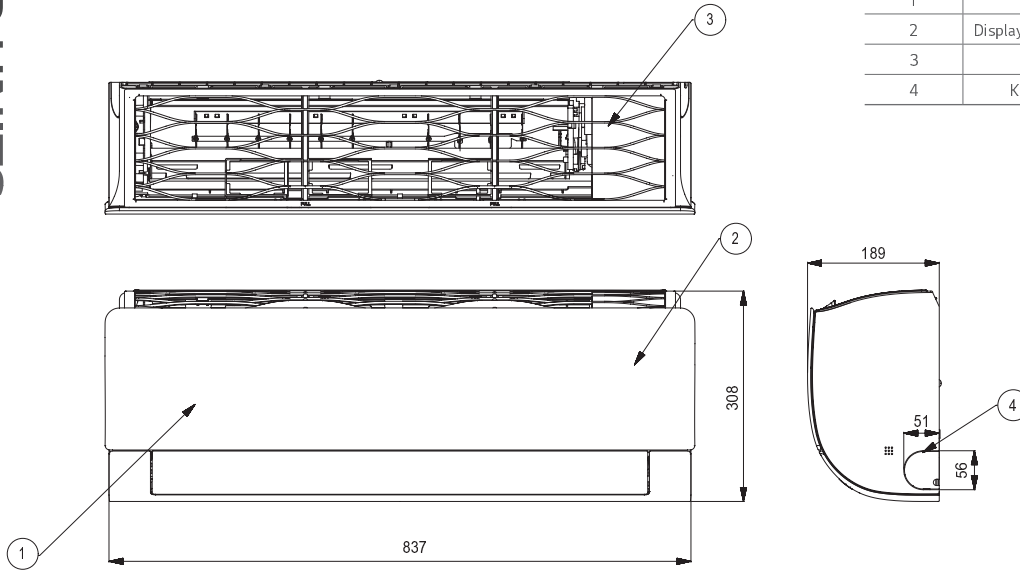

INDOOR UNITS

DC09RH NSJ / DC12RH NSJ / PC09SQ NSJ / PC12SQ NSJ

(Unit : mm)

ITEM NO.	PART NAME	REMARK
1	Front Panel	
2	Display & Signal Receiver	Hidden
3	Air Filter	
4	Knockout hole	For pipe and cable

DC18RH NSK / DC24RH NSK / PC18SQ NSK / PC24SQ NSK

(Unit : mm)

ITEM NO.	PART NAME	REMARK
1	Front Panel	
2	Display & Signal Receiver	Hidden
3	Air Filter	
4	Knockout hole	For pipe and cable