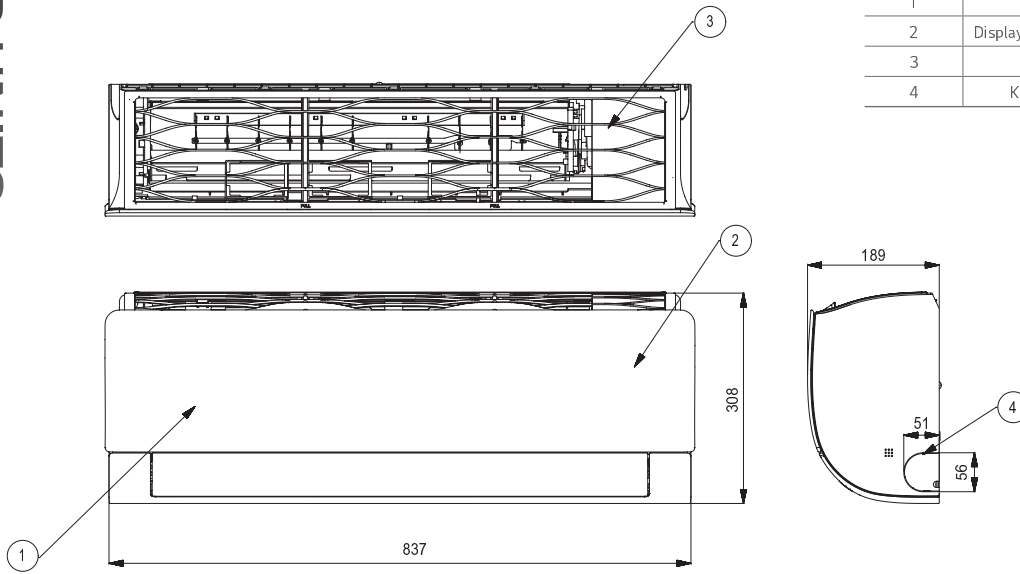

INDOOR UNITS

DC09RH NSJ / DC12RH NSJ / PC09SQ NSJ / PC12SQ NSJ

(Unit : mm)

ITEM NO.	PART NAME	REMARK
1	Front Panel	
2	Display & Signal Receiver	Hidden
3	Air Filter	
4	Knockout hole	For pipe and cable

DC18RH NSK / DC24RH NSK / PC18SQ NSK / PC24SQ NSK

(Unit : mm)

ITEM NO.	PART NAME	REMARK
1	Front Panel	
2	Display & Signal Receiver	Hidden
3	Air Filter	
4	Knockout hole	For pipe and cable